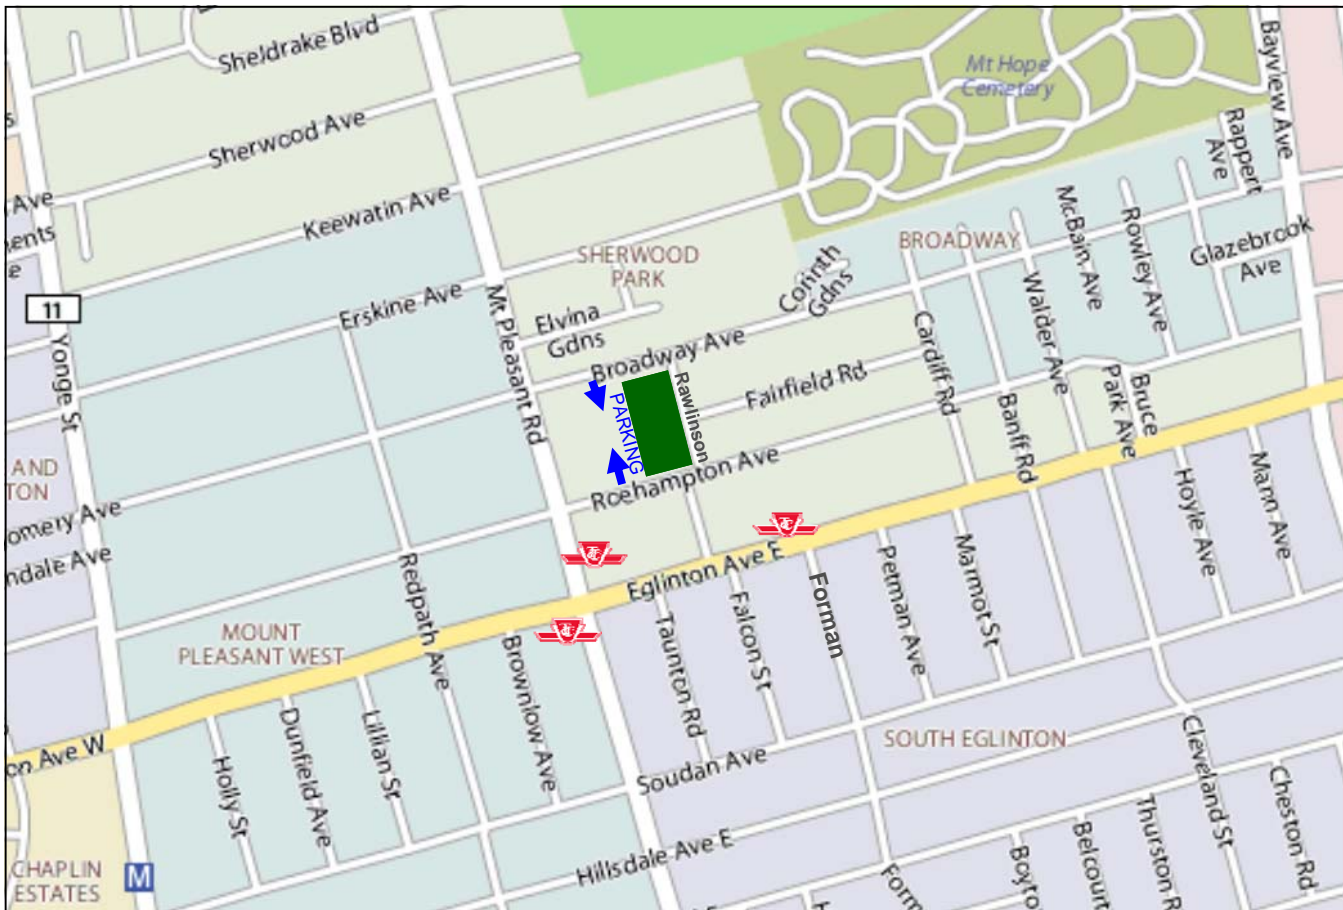

Northern Secondary School

851 Mount Pleasant Rd.

#74 Mt. Pleasant bus operates between the **St. Clair** subway station (Yonge line) and the intersection of Mt. Pleasant & Eglinton - walk north 1/2 block to Roehampton and east 1/2 block to the field

#34 Eglinton East bus operates from the **Eglinton** subway station (Yonge line). Eastbound exit at Mt. Pleasant, westbound at Forman and walk 1/2 block west to Rawlinson, then north 1 block. Other bus routes also operate eastbound from Eglinton station including: **#51 Leslie** and **#54 Lawrence East**

Driving: School parking is accessible from either Broadway or Roehampton.