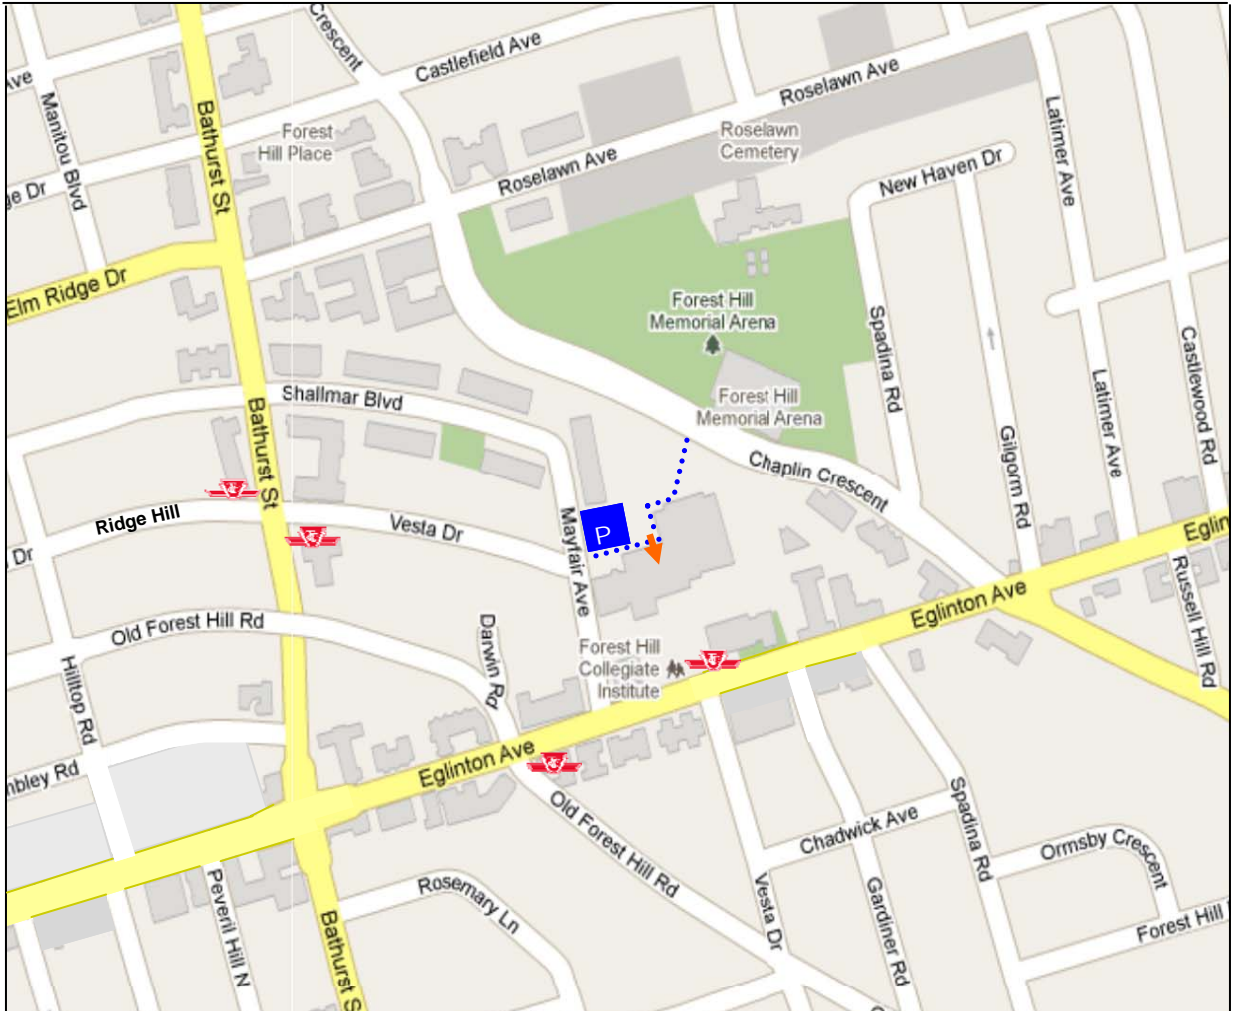

# Forest Hill Collegiate

730 Eglinton Ave. West, east of Bathurst St.

**Gym entrance:**  Near parking lot, on the lower level; direct access from the outside through door with “GYM” sign above it.

**Walking:**  Accessible from Eglinton Ave. West, Chaplin Cres. And Mayfair Ave.

**Driving:** Eglinton Ave. West, east of Bathurst Street, west of Spadina Road

**Parking:**  School lot is accessible from Mayfair Ave. (during permit hours)

**#32 and #307 Eglinton West** buses operate from the **Eglinton** subway station (Yonge line) along Eglinton to Etobicoke. Westbound stop at Vesta; eastbound stop at Old Forest Hill.

**# 7 Bathurst** bus operates from the **Bathurst** subway station (Bloor-Danforth line) to Steeles. Northbound stop at Vesta; southbound stop at Ridge Hill.