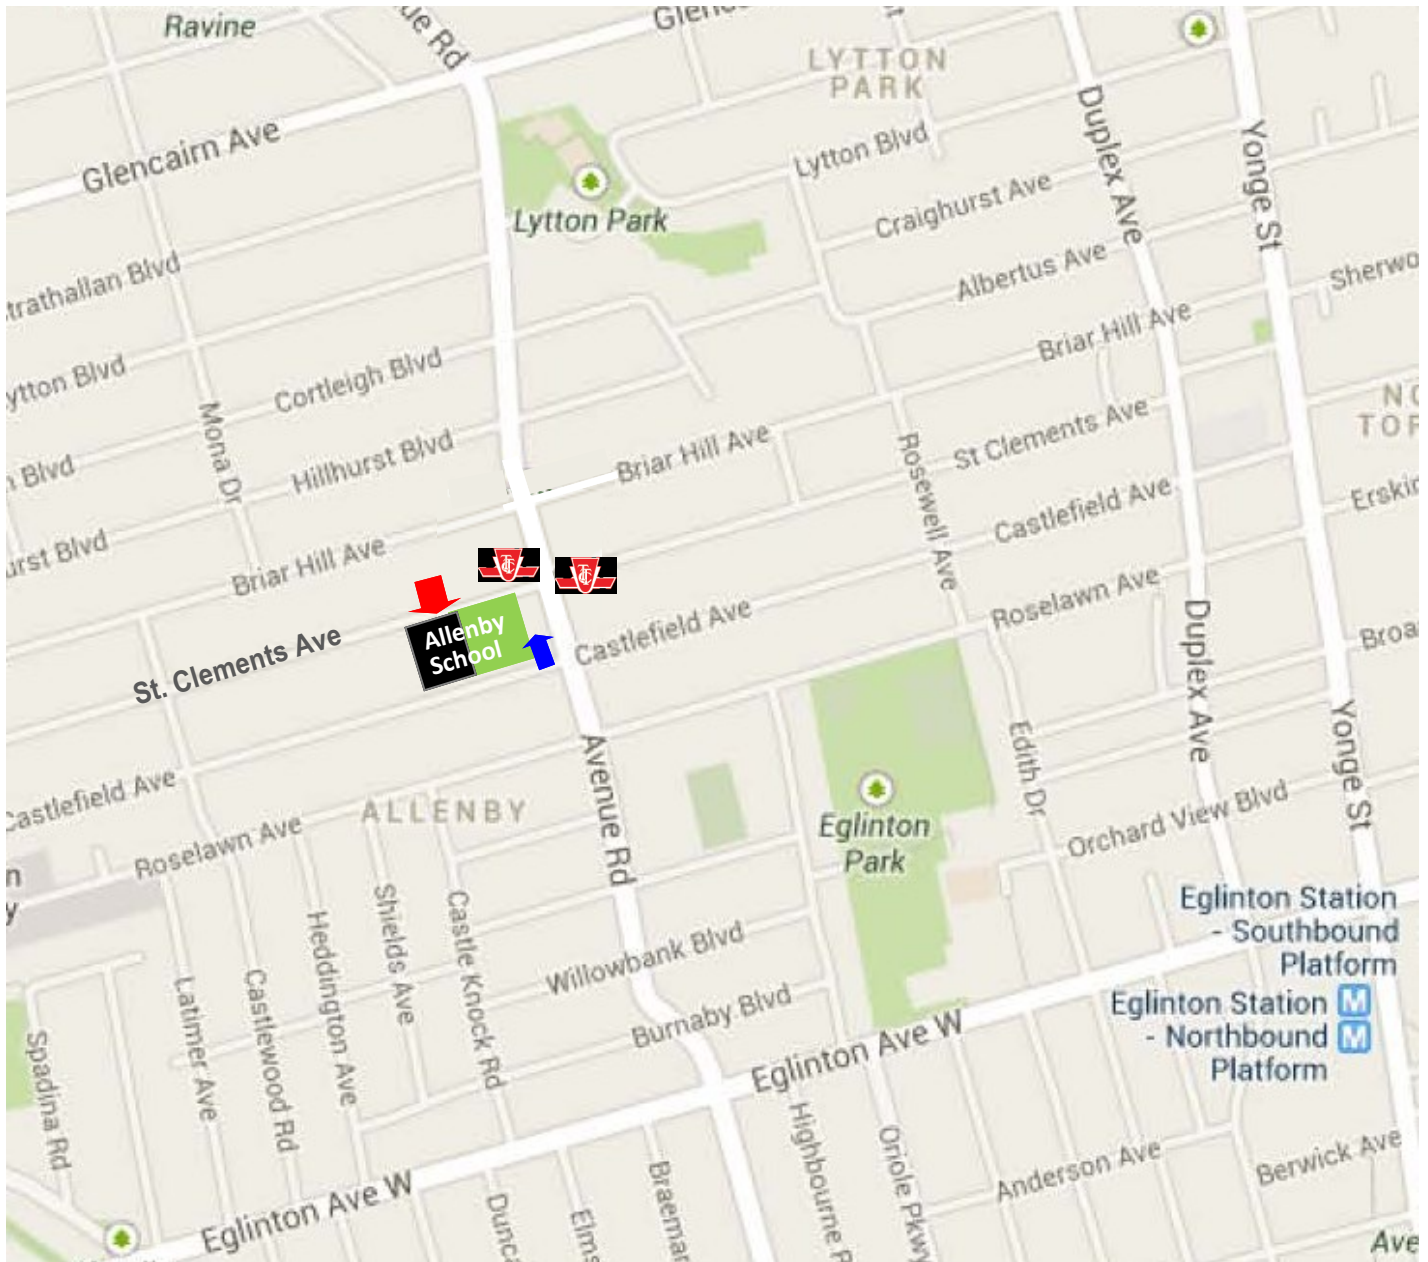

# Allenby Jr. Public School

391 St. Clements Ave. at Avenue Road (2 lights north of Eglinton Ave. W.)

Gym is accessible  from the **St. Clements Ave.** entrance, straight ahead along the hall, past the cafeteria, on the right

School parking lot entrance  is on Castlefield Avenue just west of Avenue Road.

**61** Avenue Road North bus - operates between **Eglinton** Subway Station (Yonge line) and Highway 401 - stops at St. Clements Ave. in both directions.