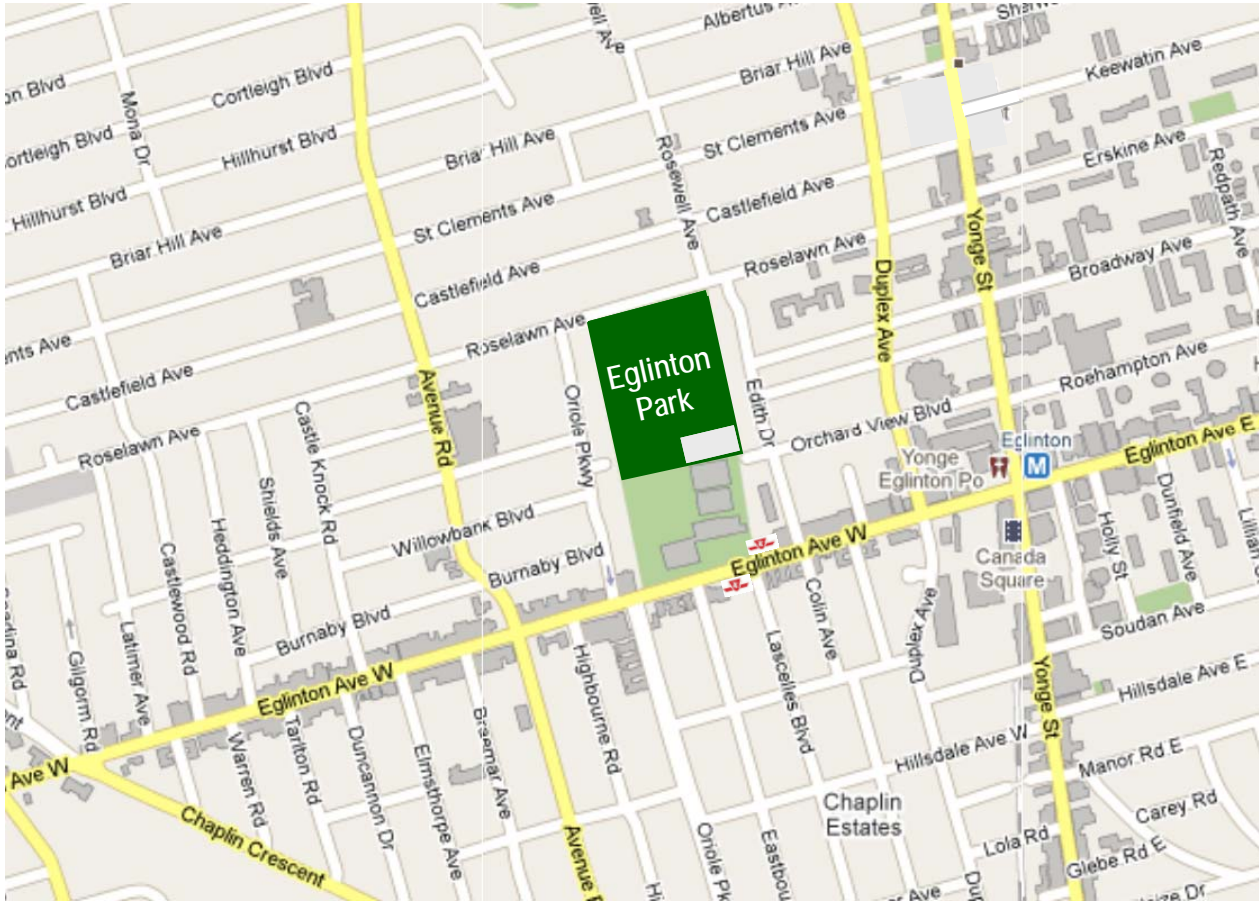

# Eglinton Park

174 Orchard View Blvd.

Walking, Biking: accessible from

- Roselawn Avenue
- Eglinton Ave W. (walking paths on either side of the North Toronto Memorial Community Centre)
- Orchard View Blvd.

Subway: 4 blocks west of the EGLINTON station on the YONGE subway line

Buses:

- # 32 Eglinton West - eastbound - exit at Lascelles Blvd., take path on the east side of the community centre
- westbound (from EGLINTON station on the YONGE subway line) - exit at Lascelles
- # 5 Avenue Road - northbound from Queen's Park area - exit at Lascelles
- # 61 Avenue Road North - southbound from 401 - exit at Lascelles

Driving:

*Limited parking*

- at the park (North Toronto Memorial Arena has priority)
- no street parking prior to 10am